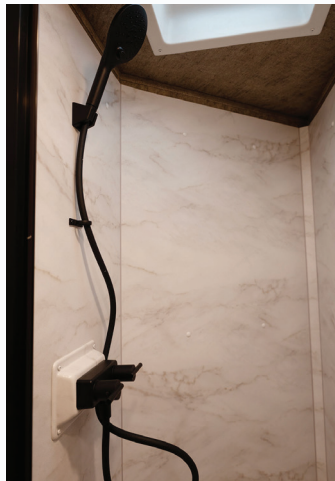

LYX9RK

Griffith Maple Wood
Mcbeal Saddle Furniture