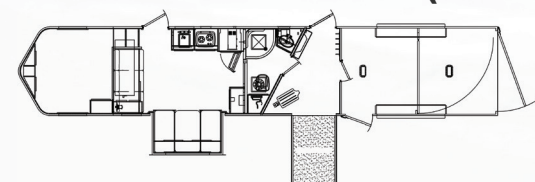

LIVESTOCK FLOOR PLANS

X = Stock Length

LYL8X9SR

LYL8X9 SR 3' Midtack

LYL8X11RK (w/ slide)

LYL8X11RK 3' Midtack (w/ slide)

LYL8X13SR (w/ slide)

LYL8X13SR 3' Midtack (w/ slide)

HORSE STANDARDS (6' 9")

- 7' 6" Tall
- 6' 9" Wide
- TV Prep.
- Furnace
- LP Tanks
- A/C Unit
- Spare Tire
- Microwave
- Batteries (x2)
- 0 Degree Axles
- Saddle Bosses
- Load Light Package
- Power Awning
- Exterior Graphics
- 2 Burner Cooktop
- Glass Shower Door
- Bottom Stall Divider
- Stereo with Speakers
- All Aluminum Framing
- Interior LED Puck Lighting
- Aluminum Collapsible Rear Tack
- Lakota Made Aluminum Dividers
- Sky Light Bath
- Mattress
- Escape Door with Drop Window