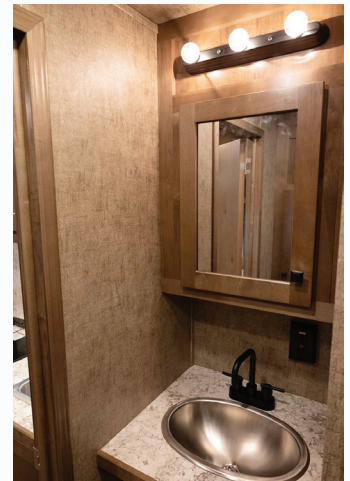

LYX9RK

Griffith Maple Wood
Mcbeal Saddle Furniture