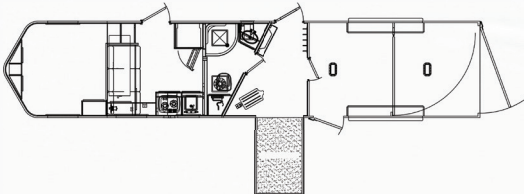

LIVESTOCK FLOOR PLANS

X = Stock Length

LYL8X9SR

LYL8X9 SR 3' Midtack

LYL8X11RK (w/ slide)

LYL8X11RK 3' Midtack (w/ slide)

LYL8X13SR (w/ slide)

LYL8X13SR 3' Midtack (w/ slide)

HORSE STANDARDS (6' 9")

- 7' 6" Tall
- 6' 9" Wide
- TV Prep.
- Furnace
- LP Tanks
- A/C Unit
- Spare Tire
- Microwave
- Batteries (x2)
- 0 Degree Axles
- Saddle Bosses
- Load Light Package
- Power Awning
- Exterior Graphics
- 2 Burner Cooktop
- Glass Shower Door
- Bottom Stall Divider
- Stereo with Speakers
- All Aluminum Framing
- Interior LED Puck Lighting
- Aluminum Collapsible Rear Tack
- Lakota Made Aluminum Dividers
- Sky Light Bath
- Mattress
- Escape Door with Drop Window