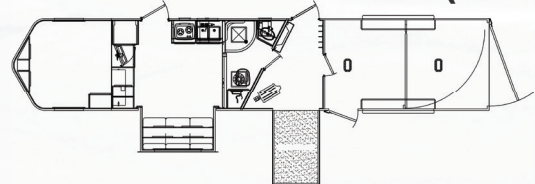

LIVESTOCK FLOOR PLANS

X = Stock Length

LYL8X9SR

LYL8X9 SR 3' Midtack

LYL8X11RK (w/ slide)

LYL8X11RK 3' Midtack (w/ slide)

LYL8X13SR (w/ slide)

LYL8X13SR 3' Midtack (w/ slide)

HORSE STANDARDS (6' 9")

- 7' 6" Tall
- 6' 9" Wide
- TV Prep.
- Furnace
- LP Tanks
- A/C Unit
- Spare Tire
- Microwave
- Batteries (x2)
- 0 Degree Axles
- Saddle Bosses
- Load Light Package
- Power Awning
- Exterior Graphics
- 2 Burner Cooktop
- Glass Shower Door
- Bottom Stall Divider
- Stereo with Speakers
- All Aluminum Framing
- Interior LED Puck Lighting
- Aluminum Collapsible Rear Tack
- Lakota Made Aluminum Dividers
- Sky Light Bath
- Mattress
- Escape Door with Drop Window