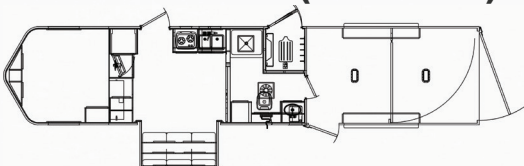

LIVESTOCK FLOOR PLANS

X = Stock Length

LYL8X9SR

LYL8X9 SR 3' Midtack

LYL8X11RK (w/ slide)

LYL8X11RK 3' Midtack (w/ slide)

LYL8X13SR (w/ slide)

LYL8X13SR 3' Midtack (w/ slide)

HORSE STANDARDS (6' 9")

- 7' 6" Tall
- 6' 9" Wide
- TV Prep.
- Furnace
- LP Tanks
- A/C Unit
- Spare Tire
- Microwave
- Batteries (x2)
- 0 Degree Axles
- Saddle Bosses
- Load Light Package
- Power Awning
- Exterior Graphics
- 2 Burner Cooktop
- Glass Shower Door
- Bottom Stall Divider
- Stereo with Speakers
- All Aluminum Framing
- Interior LED Puck Lighting
- Aluminum Collapsible Rear Tack
- Lakota Made Aluminum Dividers
- Sky Light Bath
- Mattress
- Escape Door with Drop Window